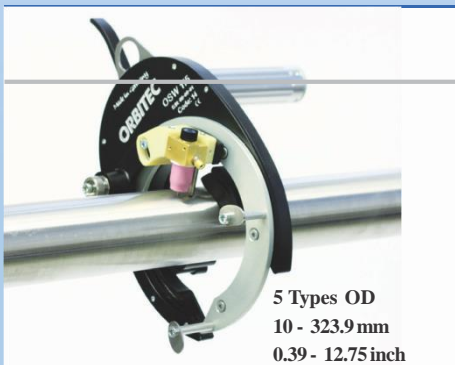

### GESCHLOSSENE SCHWEISSKÖPFE ENCLOSED WELD HEADS

OSK G - series

5 Types O.D.  
3 - 114.3mm

### OFFENE SCHWEISSKÖPFE OPEN-FRAME WELD HEADS

OSW/OSZ - series

5 Types OD  
10 - 323.9 mm  
0.39 - 12.75 inch

RBK - series

2 Types OD  
10 - 78 mm  
0.39 - 3.94 inch